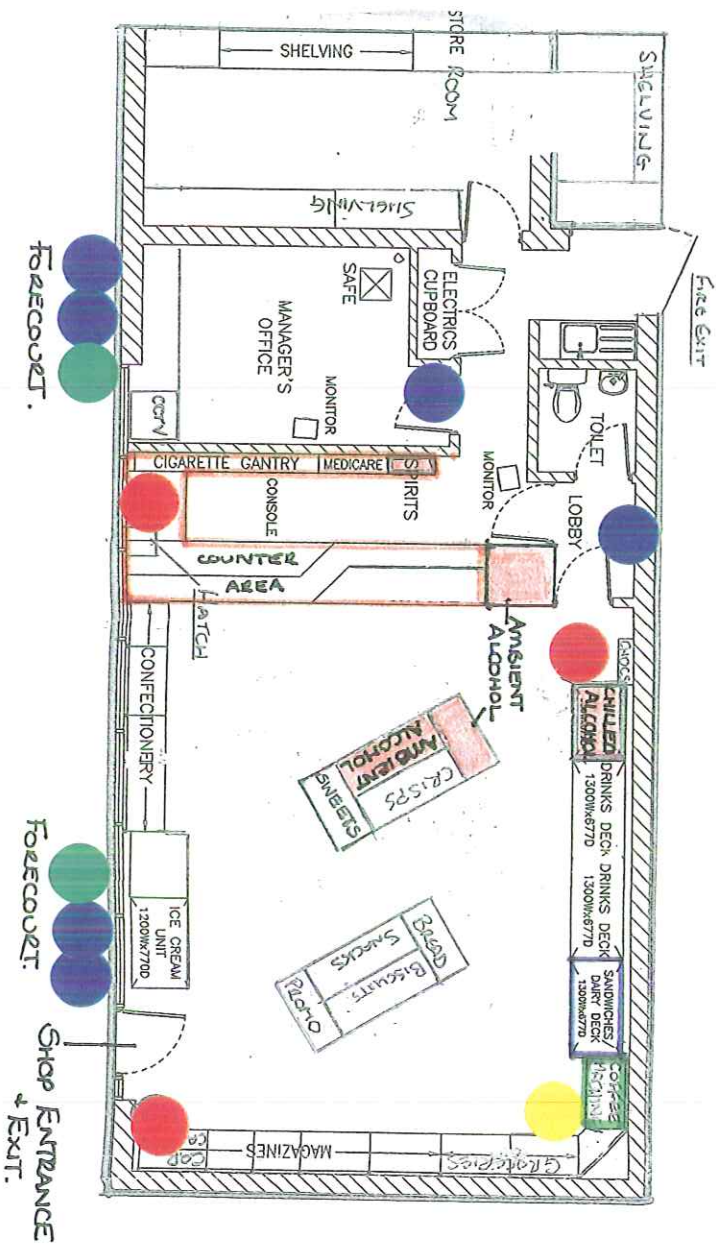

Tuffley Service Station
387 Stroud Road
Tuffley
Gloucestershire
GL4 0DA

Display of alcohol is to be permitted throughout the store, spirits to be located only behind the counter.

Late Night Refreshment Key:

- Point of sale.
- Preparation area.
- Display area.

Key:

- Fire extinguisher.
- CCTV.
- Fire bucket.
- Mirror.

Date: January 2011

Scale: 1:100

Drawn by: Lee Hands